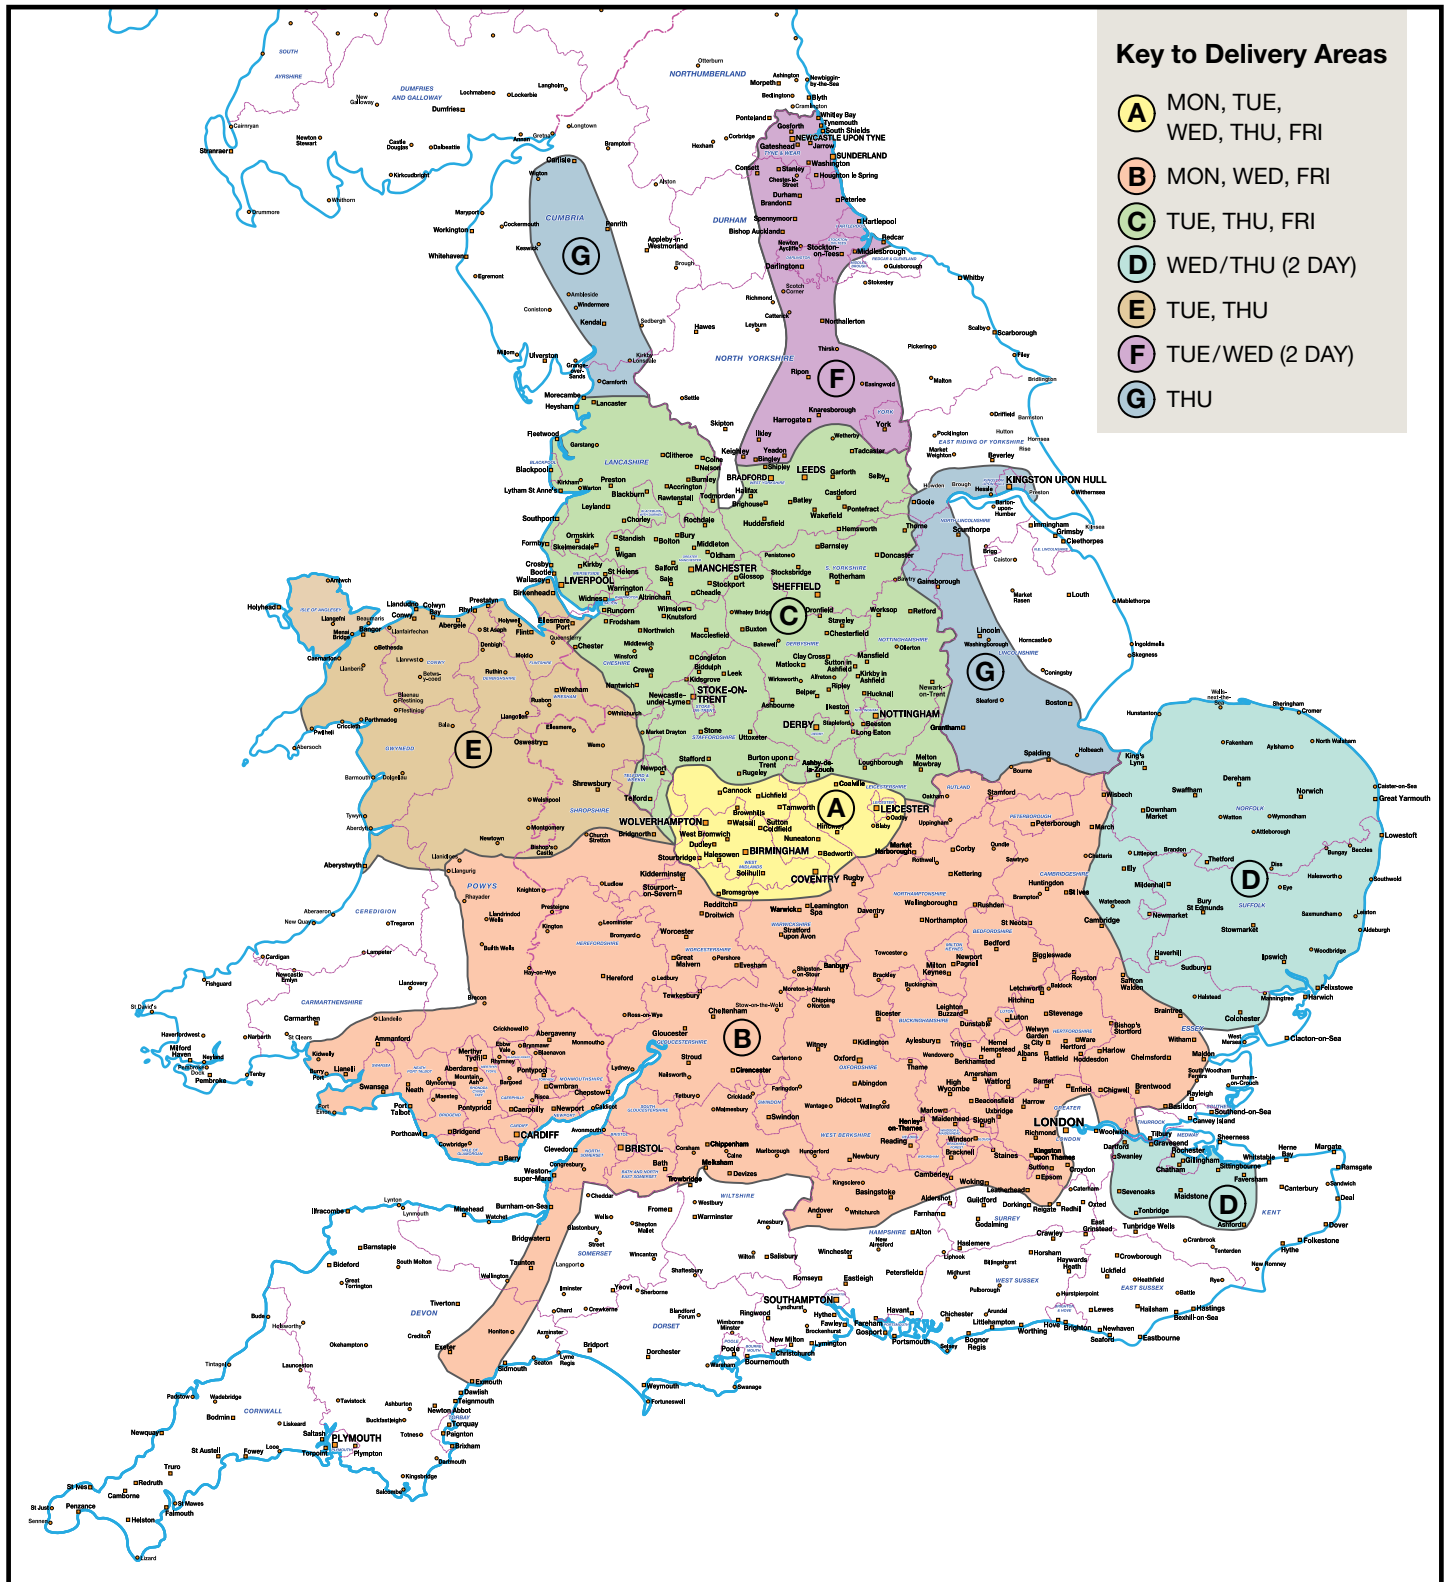

BLACKHEATH DELIVERY AREA MAP

Key to Delivery Areas

- A** MON, TUE, WED, THU, FRI
- B** MON, WED, FRI
- C** TUE, THU, FRI
- D** WED/THU (2 DAY)
- E** TUE, THU
- F** TUE/WED (2 DAY)
- G** THU

Blackheath Delivery Charges

* Average spend is calculated on a rolling 3 or 6 month period
** £250 + VAT for delivery area A.